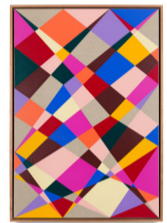

# Far Away Places

BY SPENCER HARRISON

**Let's Split, 2023**

Acrylic on canvas, archival varnish. Framed in Australian Oak with beeswax finish.  
79.5 x 115 cm (framed)

\$3,200 inc GST

**Double Trouble, 2024**

Acrylic on wooden panel, archival varnish. Framed in Australian Oak with beeswax finish.  
40.5 x 53 cm (framed)

\$1,500 inc GST

**I'll Bring the Heat, 2024**

Acrylic on wooden panel, archival varnish. Framed in Australian Oak with beeswax finish.  
48 x 63 cm (framed)

\$2,200 inc GST

**Sunny Side Up, 2024**

Acrylic on canvas, archival varnish. Framed in Australian Oak with beeswax finish.  
59 x 84.5 cm (framed)

\$2,800 inc GST

**Alone at Last, 2024**

Acrylic on wooden panel, archival varnish. Framed in Australian Oak with beeswax finish.  
40.5 x 53 cm (framed)