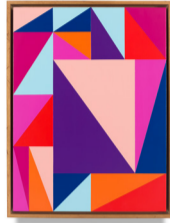

# Far Away Places

BY SPENCER HARRISON

**Let's Split, 2023**

Acrylic on canvas, archival varnish. Framed in Australian Oak with beeswax finish.  
79.5 x 115 cm (framed)

\$3,200 inc GST

**Double Trouble, 2024**

Acrylic on wooden panel, archival varnish. Framed in Australian Oak with beeswax finish.  
40.5 x 53 cm (framed)

\$1,500 inc GST

**I'll Bring the Heat, 2024**

Acrylic on wooden panel, archival varnish. Framed in Australian Oak with beeswax finish.  
48 x 63 cm (framed)

\$2,200 inc GST

**Sunny Side Up, 2024**

Acrylic on canvas, archival varnish. Framed in Australian Oak with beeswax finish.  
59 x 84.5 cm (framed)

\$2,800 inc GST

**Alone at Last, 2024**

Acrylic on wooden panel, archival varnish. Framed in Australian Oak with beeswax finish.  
40.5 x 53 cm (framed)