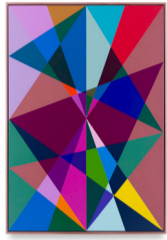

# Far Away Places

BY SPENCER HARRISON

**Let's Split, 2023**

Acrylic on canvas, archival varnish. Framed in Australian Oak with beeswax finish.  
79.5 x 115 cm (framed)

\$3,200 inc GST

**Double Trouble, 2024**

Acrylic on wooden panel, archival varnish. Framed in Australian Oak with beeswax finish.  
40.5 x 53 cm (framed)

\$1,500 inc GST

**I'll Bring the Heat, 2024**

Acrylic on wooden panel, archival varnish. Framed in Australian Oak with beeswax finish.  
48 x 63 cm (framed)